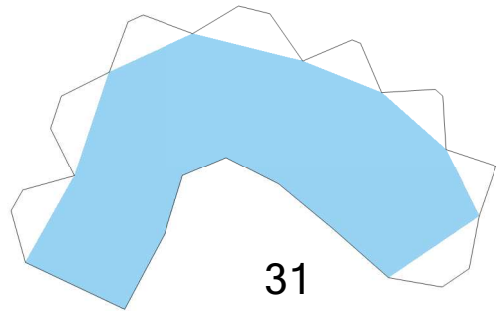

Glaceon

by Brandon

Build by Skeleman

PaperPokés
www.pokemonpapercraft.net

18

19

20

21

31

26

30

25

24

29

23

28

Right Foreleg

22

27

Left Foreleg

Tail

38

42

Rear